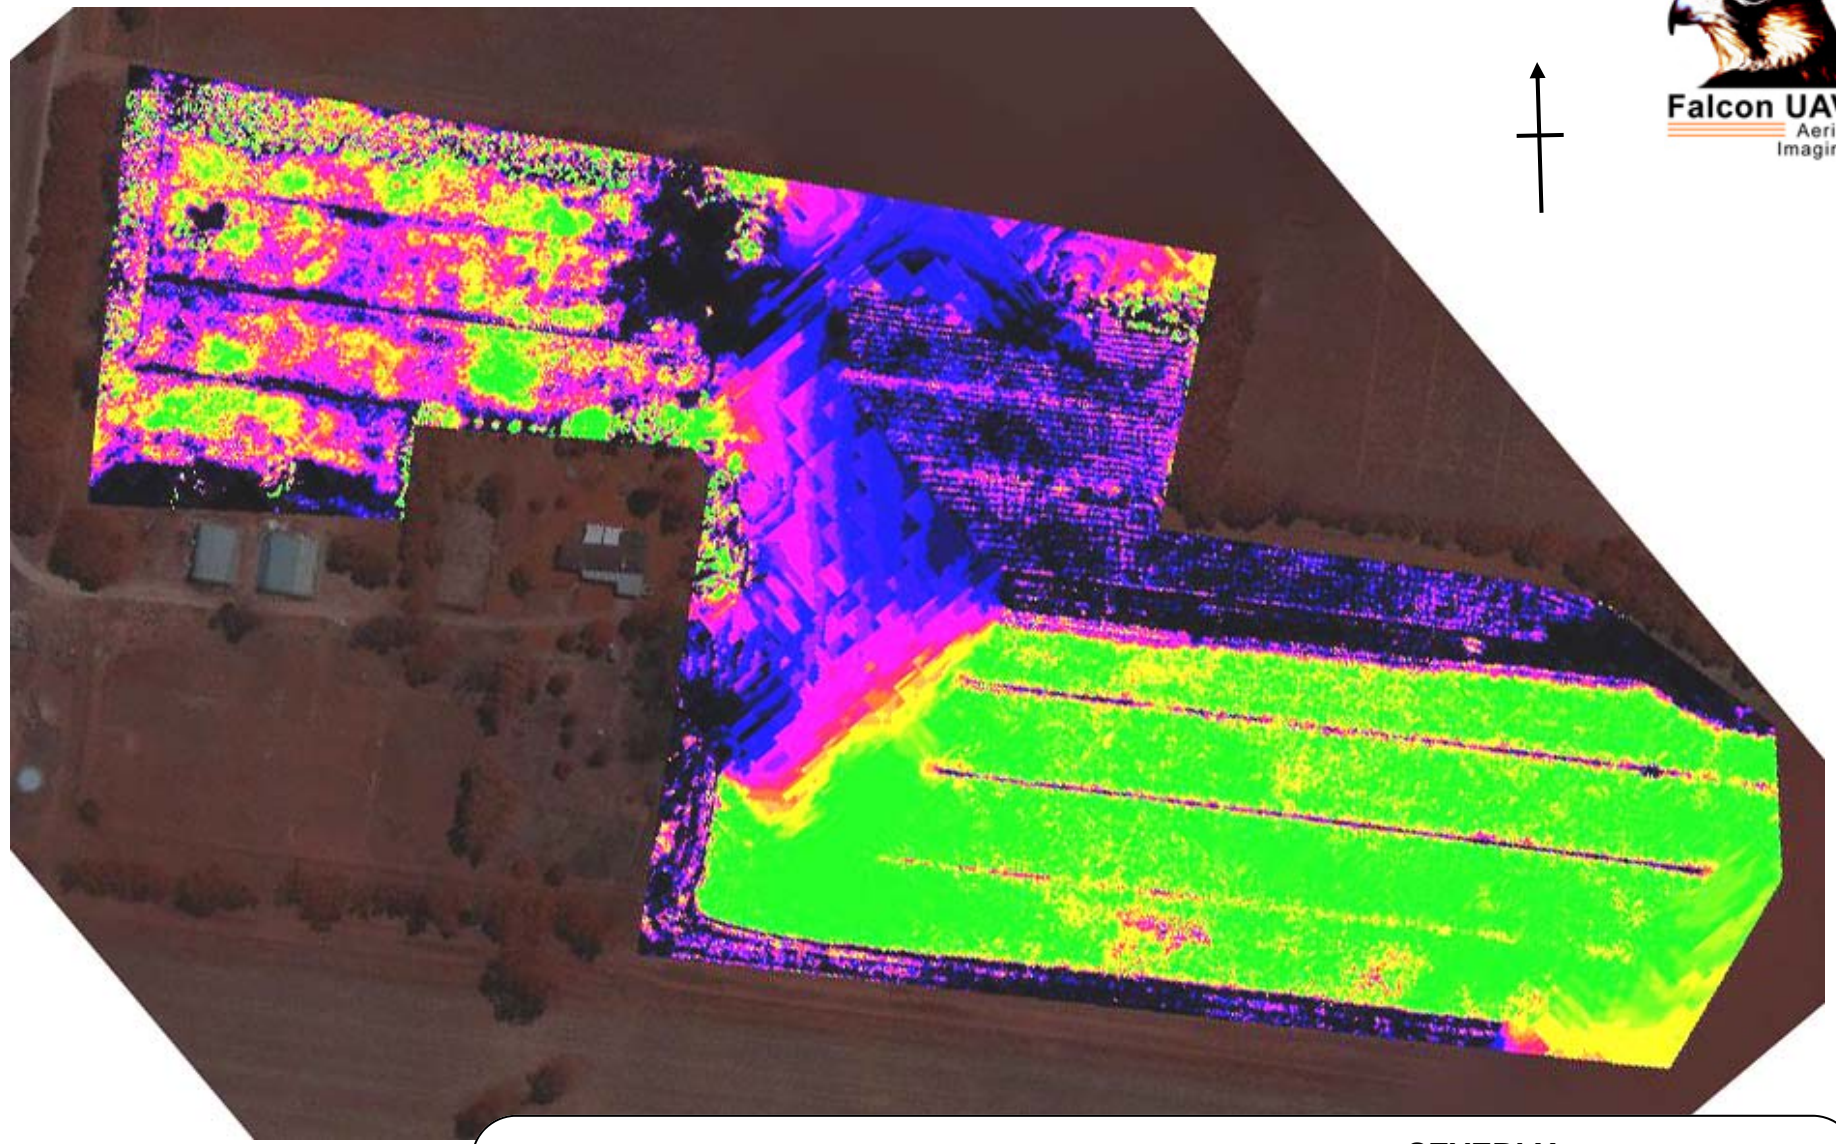

Lunn

Finley NSW

Date: Jan 2015
Alt: 400 ft
Rows: 200 ft
Crop: Lucerne and farm
17.8 Hectares,